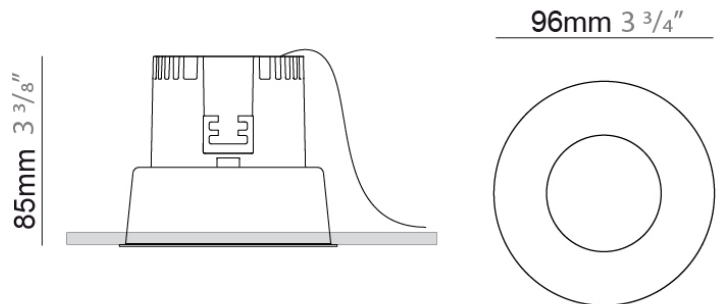

DIXIT RA8 RECESSED

L5600421

GENERAL

Series: Dixit
Subseries: Dixit RA8
Brand: Ivela
Division: Architectural
Mounting Type: Recessed
Mounting Location: Ceiling
Subcategory: Downlight

PHYSICAL

Shape: Round
Diameter (mm): 96
Diameter (in): 3 3/4
Height (mm): 85
Height (in): 3 3/8
Min. Recessing Depth (mm): 125
Min. Recessing Depth (in): 4 15/16
Light Distribution: Direct
Weight (kg): 0.5
Weight (lbs): 1.1
Diffuser: Clear Polycarbonate
Fixture Finish: MWH
Fixture Material: Aluminum Die Cast
Cut-out Measurements: 92mm (3 5/8")

ELECTRICAL

Input Wattage Range: 1 - 9 W
Lamp Type: LED
Total Output Wattage (W): 6.5
Driver Included: No
Driver Location: Recessed Housing
Housing: See components
Constant Current (MA): 250

LED

Color Temperature (°K): 3000
CRI: >80 CRI
Lamp Life (hrs): 50000

OPTICAL

Reflector: 25

RATINGS AND CERTIFICATIONS

IP rating: IP44