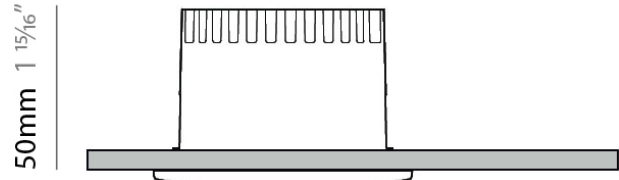

DIXIT RA8 RECESSED

L5600821

PROJECT	
TYPE	
NOTES	
QUANTITY	
DATE	

GENERAL

Series: Dixit
Subseries: Dixit RA8
Brand: Ivela
Division: Architectural
Mounting Type: Recessed
Mounting Location: Ceiling
Subcategory: Downlight

PHYSICAL

Shape: Round
Diameter (mm): 80
Diameter (in): 3 1/8
Height (mm): 50
Height (in): 1 15/16
Min. Recessing Depth (mm): 90
Min. Recessing Depth (in): 3 9/16
Light Distribution: Downlight
Weight (kg): 0.5
Weight (lbs): 1.1
Installation Requirement: Housing Required
Fixture Material: Aluminum

ELECTRICAL

Lamp Type: LED
Total Output Wattage (W): 6.5
Input Voltage (V): 120
Constant Current (MA): 350

LED

Color Temperature (°K): 3000
Max. Delivered Lumen (lm): 501
Nominal Lumen (lm): 550
CRI: >80 CRI
Lamp Life (hrs): 50000

OPTICAL

Optic°: 24

RATINGS AND CERTIFICATIONS

Certified By: Certified for North American Standards